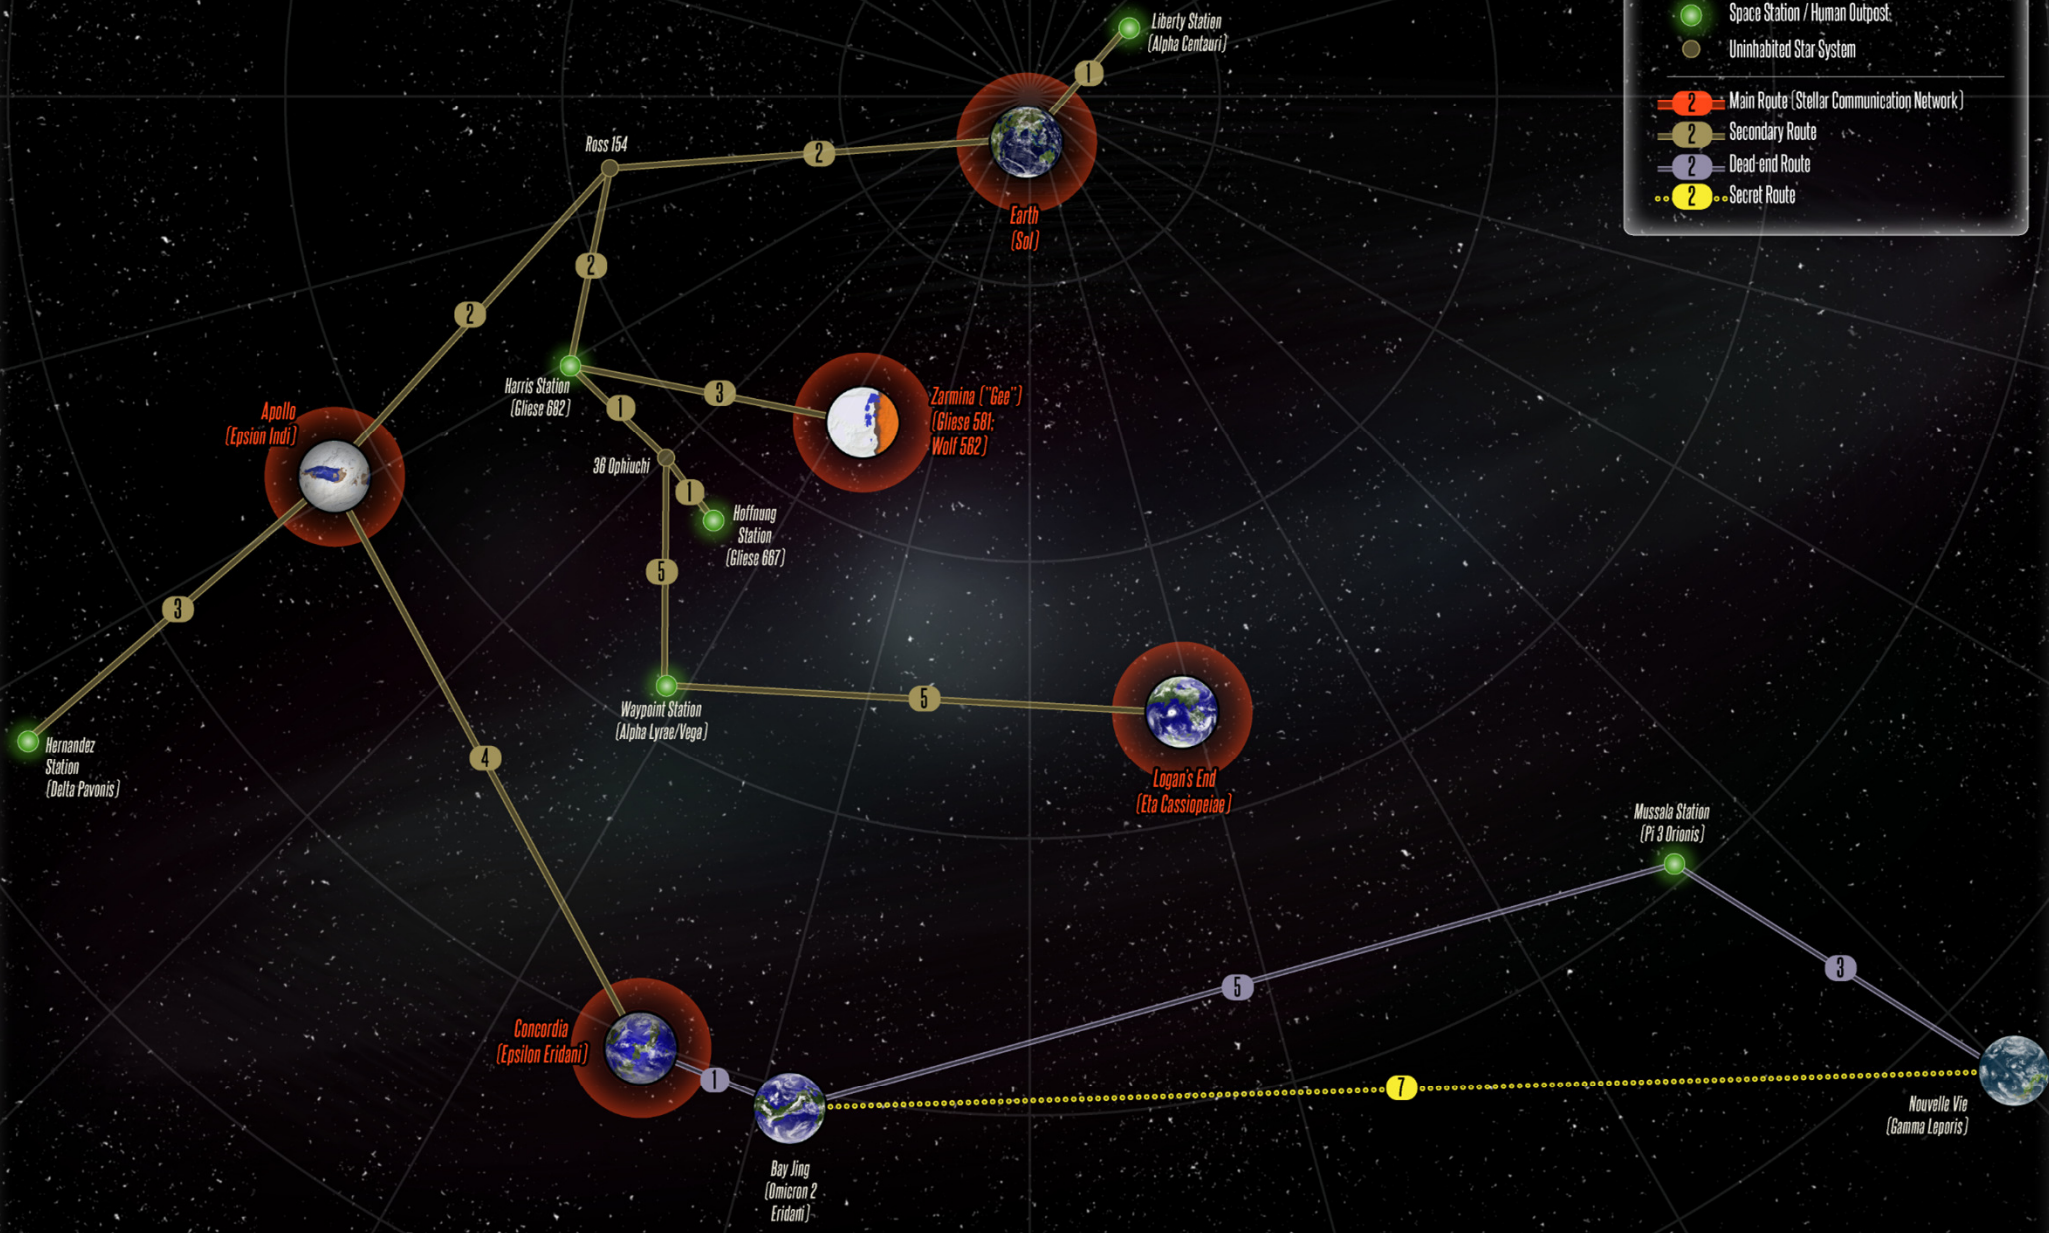

LEGEND

-  Settled Star System
-  Space Station / Human Outpost
-  Uninhabited Star System
-  Main Route (Stellar Communication Network)
-  Secondary Route
-  Dead-end Route
-  Secret Route

 SEVEN WORLDS