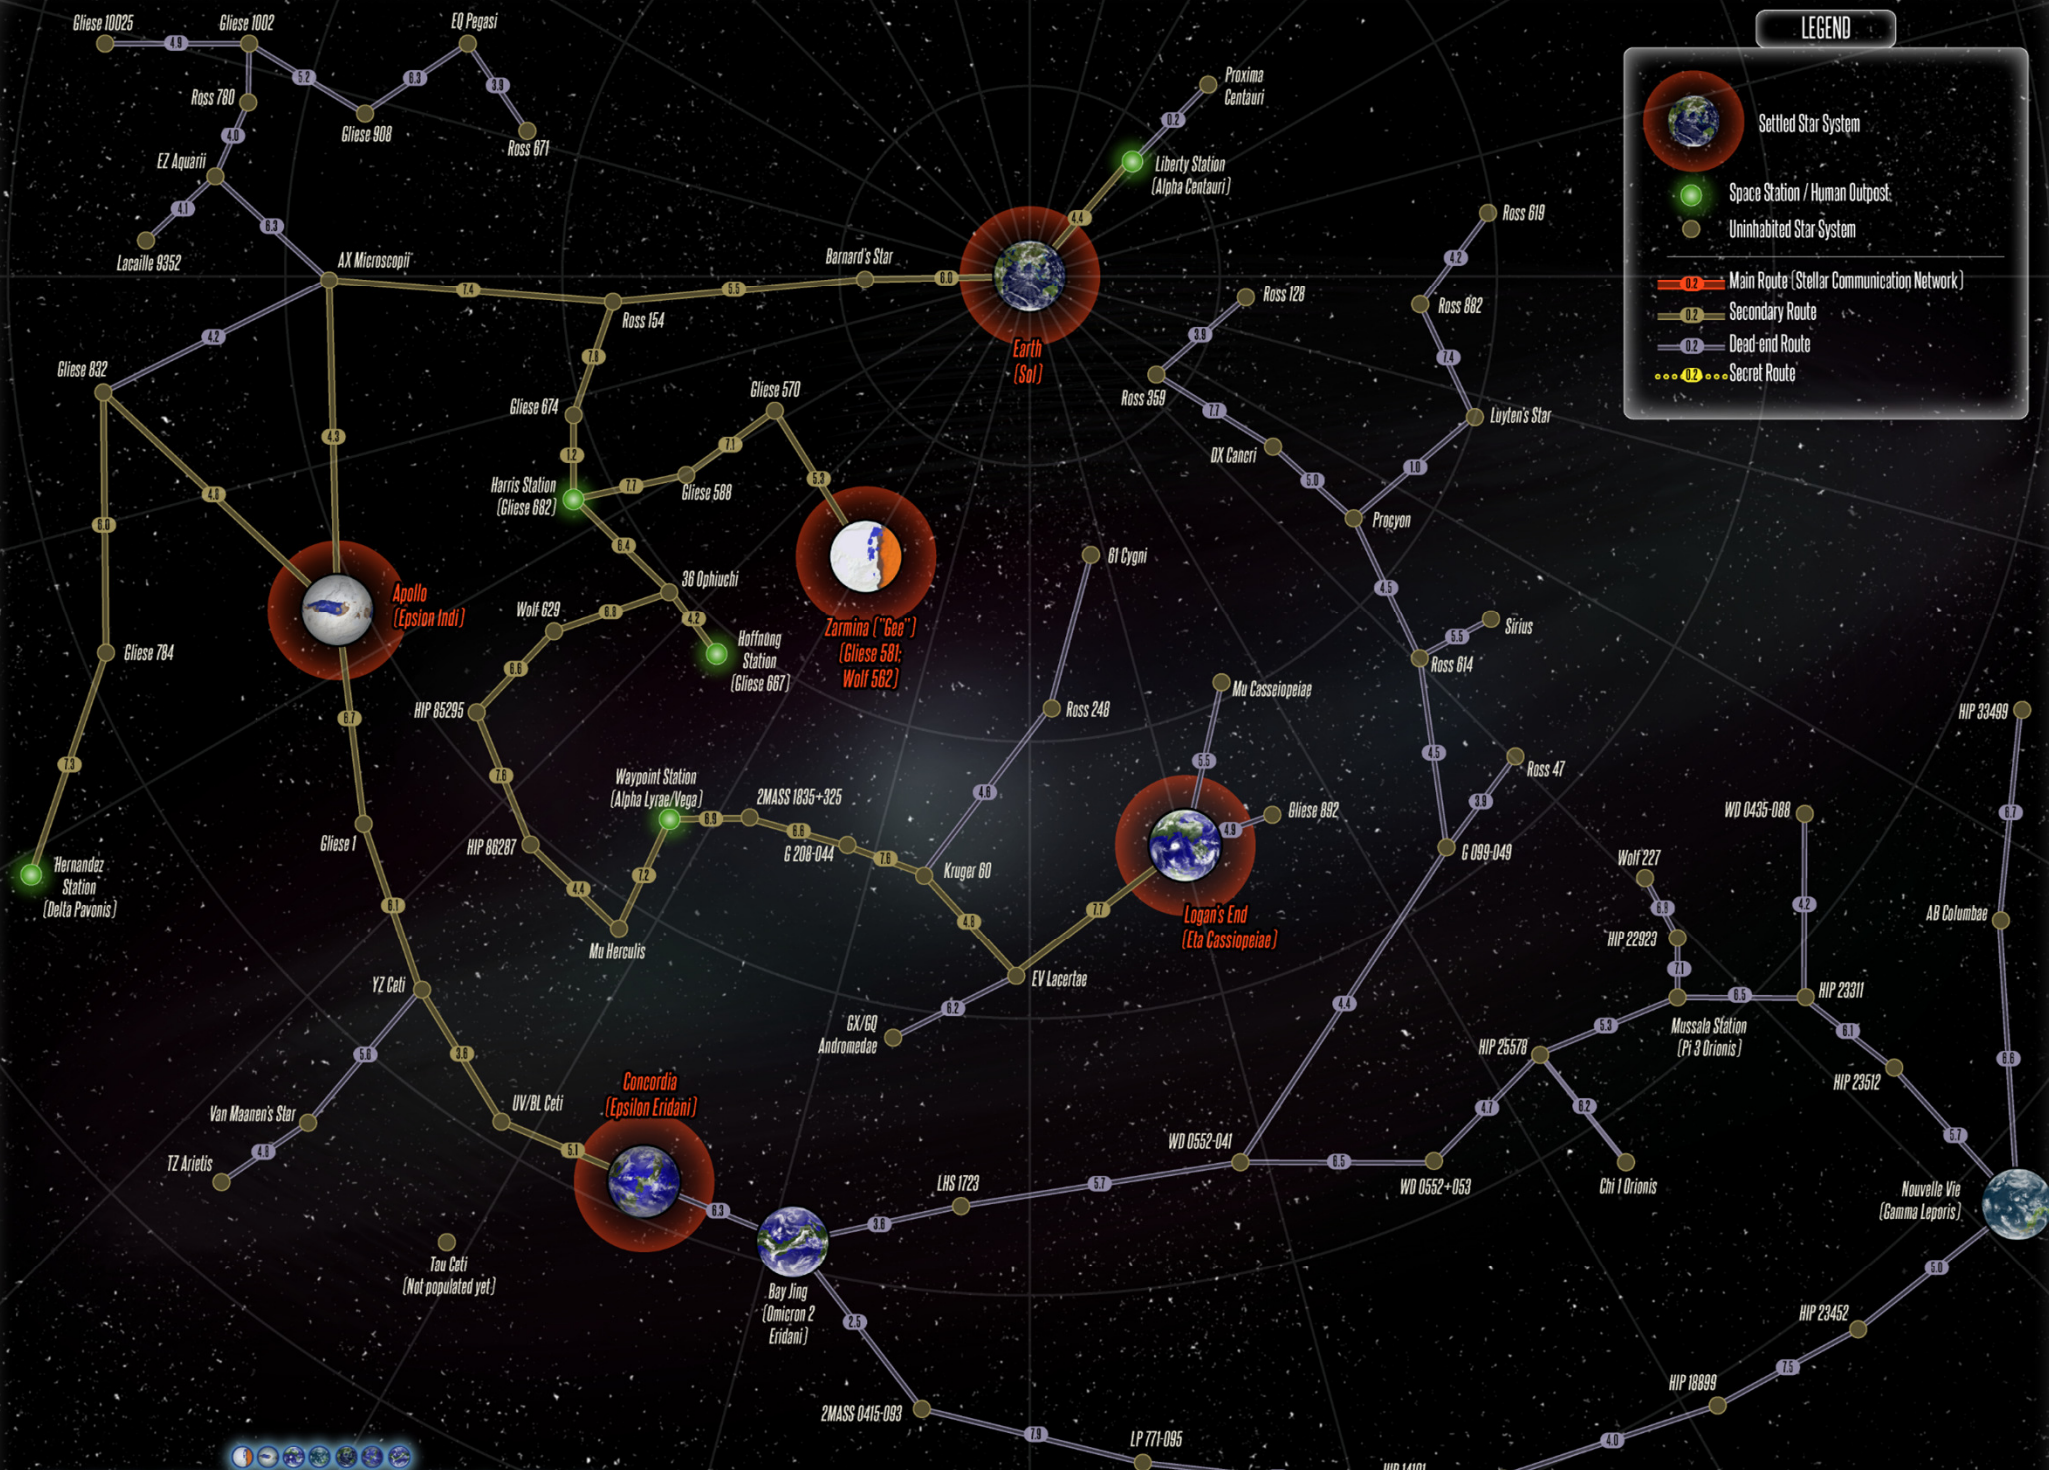

LEGEND

-  Settled Star System
-  Space Station / Human Outpost
-  Uninhabited Star System
-  Main Route (Stellar Communication Network)
-  Secondary Route
-  Dead-end Route
-  Secret Route

 SEVEN WORLDS